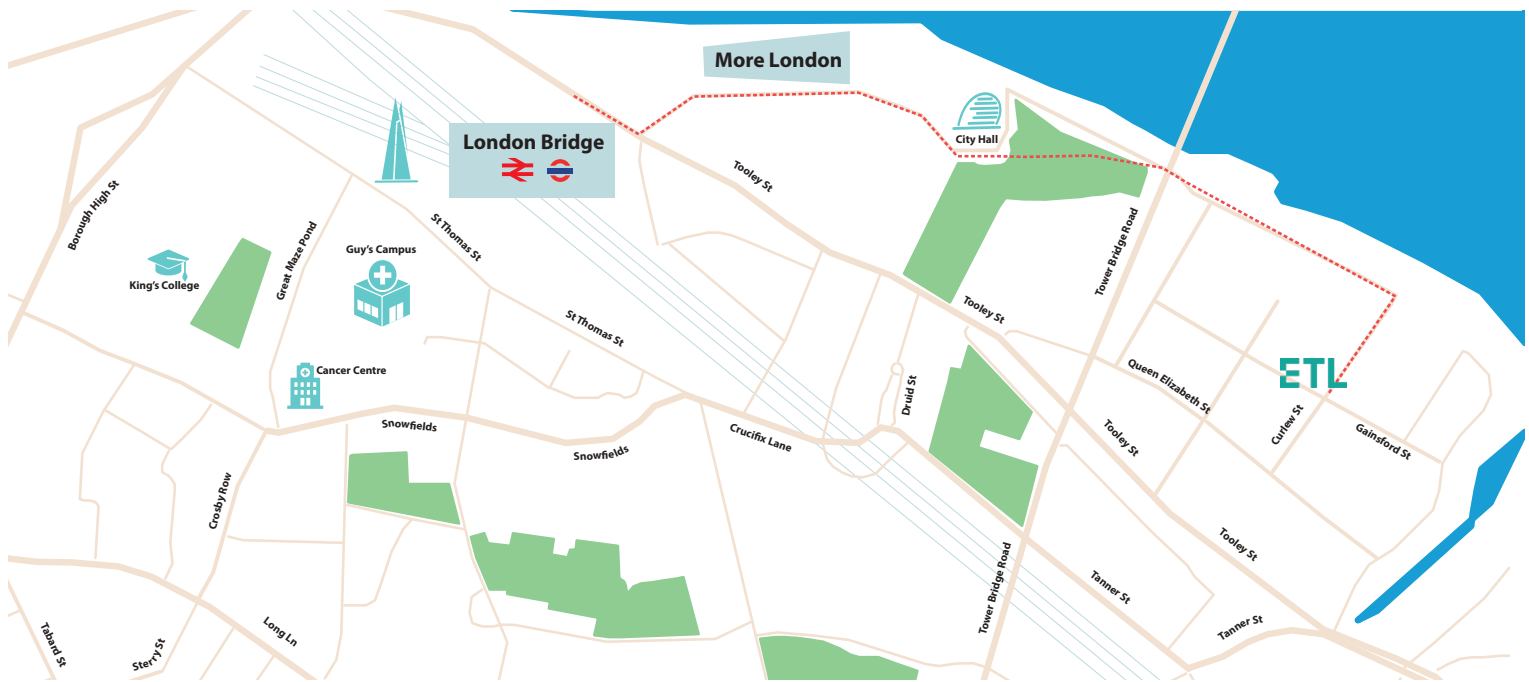

### Tube or Train

From London Bridge Station (Northern and Jubilee lines and National Railway) - Turn right out of the station, use the pedestrian crossing and walk through More London to the riverside past City Hall. Walk along the river footpath, underneath Tower Bridge and onto Shad Thames. Turn right at All Bar One to be on Curlew Street. India House is the last building on the corner of Curlew and Gainsford Street.c

From Tower Hill Station (Circle and District lines and DLR) - Walk south on Tower Bridge Approach and cross Tower Bridge. Immediately after crossing the bridge, take the stairs down and turn left onto Shad Thames. Carry on to Curlew Street which is the third street and turn right.

### By bus

The nearest bus stops to India House are on Tanner Street where you can access the following routes:

47 to Shoreditch or Catford

381 to Waterloo or Peckham

188 to Russell Square or North Greenwich